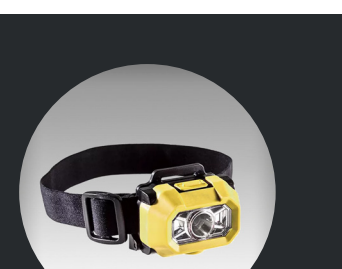

LIGHT IT UP!

ABOUT KS-LIGHT

Light it up ! KRATOS SAFETY launches the headlamp range **KS-Light** in order to remain faithful to its commitments: enhance human life at work. Our range of headlamps will follow you wherever it is necessary to illuminate your workplace. From the simplest to the most technical, we have endeavoured, in the choice of LEDs, optics and functions of each headlamp, to provide you with the necessary well-being in your daily tasks, but not only! Their versatility will also allow you to use them for your leisure activities. Whatever your needs, there is a headlamp solution in the **KS-Light** range.

NEWTON 1
HL 10 100 00

NEWTON 2
HL 10 101 00

NEWTON 3
HL 10 102 00

NEWTON 3 Batterie Li-Po
HL 10 102 01

GAMME NEWTON

Quelle que soit votre situation de travail, vous trouverez une solution de lampes et d'accessoires adaptée au sein de la gamme NEWTON.

NEWTON 4
HL 10 103 00

ACCESSOIRES

Étui pour lampe frontale
HL 10 900 00

Lot de 4 clips casque
HL 10 900 01

NEWTON X-0
HL 10 104 00

COMMENT CHOISIR ?

RAINBOW	NEWTON
UTILISATION OCCASIONNELLE	UTILISATION FRÉQUENTE, BONNE AUTONOMIE
- Compacts & très légères - Polyvalentes	- Polyvalentes - Compacts - Durables - Puissantes
TRAVAUX À PORTÉE DE MAINS	DEPLACEMENTS, ÉCLAIRAGE LONGUE PORTÉE
ARTISANAT, DIY, LOISIRS	INDUSTRIE, BTP, MAINTENANCE